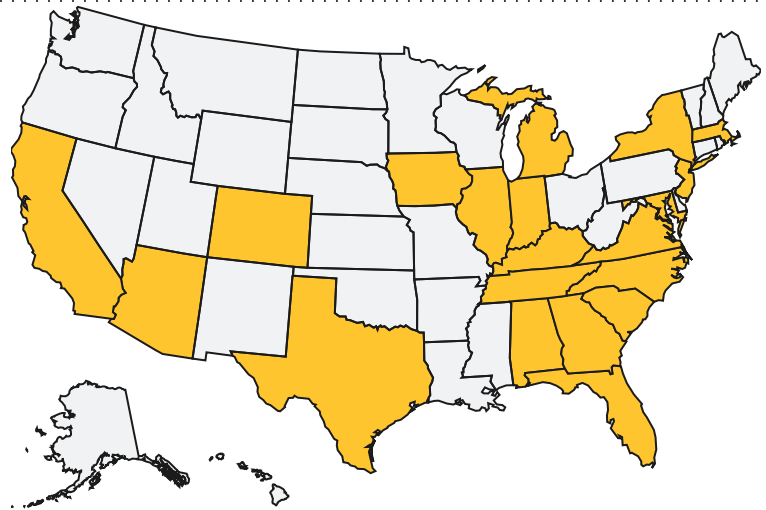

Graduate

Humanities

Total Fall Enrollment

889

Nursing

Education

Natural and Health Sciences

55 Students Undeclared

Residency

- 28 States Represented
- 12 Countries
- 4% International
- 17% Out-of-State
- 79% In-State

Demographics

- 42% Students of color
- 43% Athletes
- 79% Full Time
- 21% Part Time