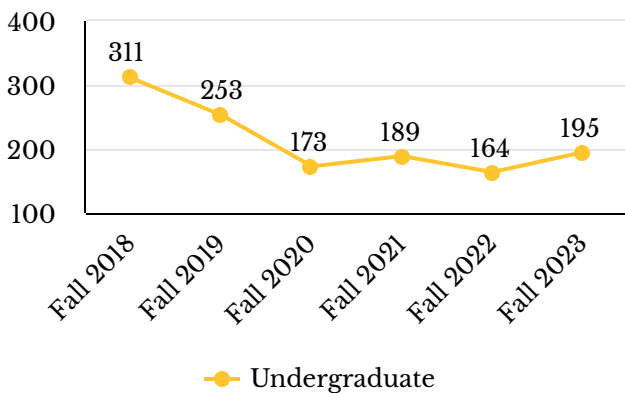

Class Level

Gender

First Time In College

67% Retention of First Year to Second Year FTIC Students**
**Fall 2022 to Fall 2023

Total Fall Enrollment

954

Residency

- 20 States Represented
- 10 Countries International
- 3% International
- 19% Out-of-State
- 78% In-State

Demographics

- 41% Students of color
- 42% Athletes
- 89% Full Time
- 11% Part Time