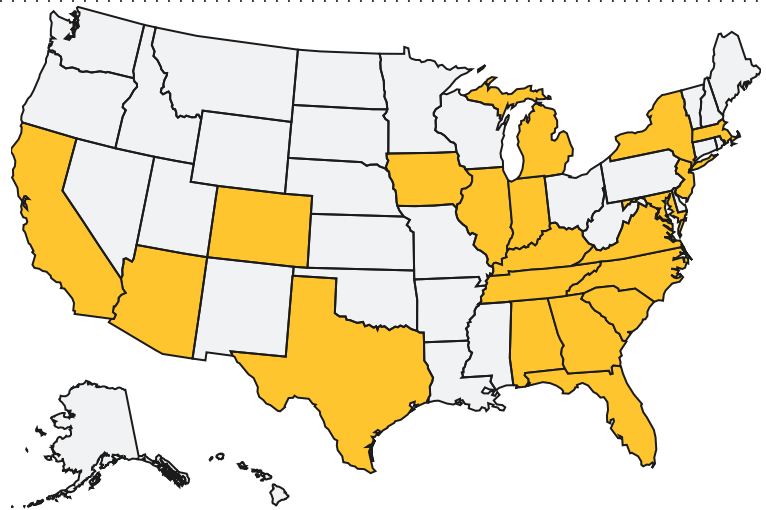

Class Level

Gender

First Time In College

67% Retention of First Year to Second Year FTIC Students**
**Fall 2022 to Fall 2023

Total Fall Enrollment

954

Residency

- 20 States Represented
- 10 Countries International
- 3% International
- 19% Out-of-State
- 78% In-State

Demographics

- 41% Students of color
- 42% Athletes
- 89% Full Time
- 11% Part Time