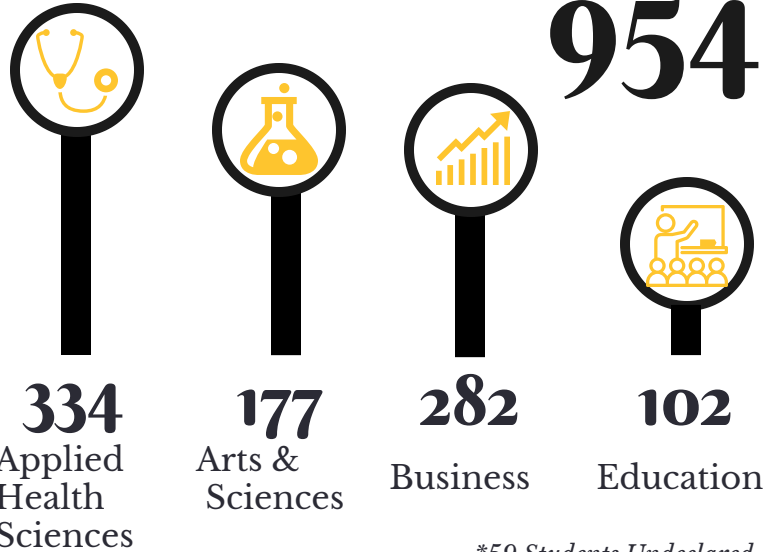

Class Level

Gender

First Time In College

67% Retention of First Year to Second Year FTIC Students**
**Fall 2022 to Fall 2023

Total Fall Enrollment

954

Residency

- 20 States Represented
- 10 Countries International
- 3% International
- 19% Out-of-State
- 78% In-State

Demographics

- 41% Students of color
- 42% Athletes
- 89% Full Time
- 11% Part Time