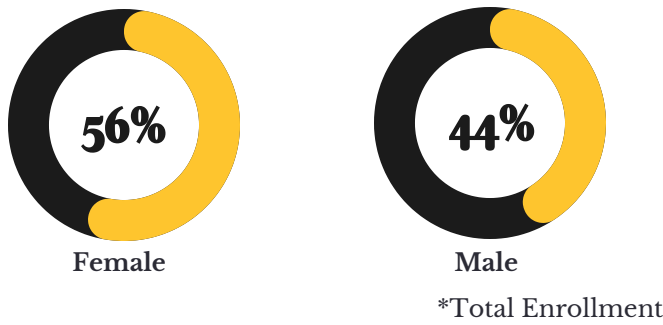

Class Level

Gender

First Time In College

67% Retention of First Year to Second Year FTIC Students**
**Fall 2022 to Fall 2023

Total Fall Enrollment

954

Residency

- 20 States Represented
- 10 Countries International
- 3% International
- 19% Out-of-State
- 78% In-State

Demographics

- 41% Students of color
- 42% Athletes
- 89% Full Time
- 11% Part Time