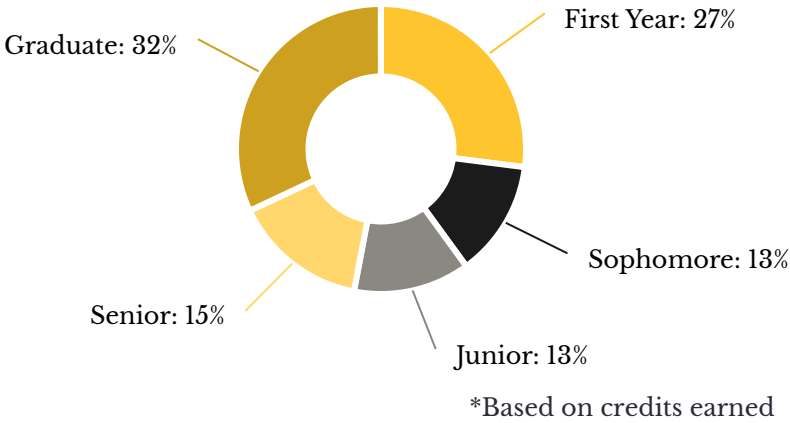

Class Level

Gender

First Time In College

67% Retention of First Year to Second Year FTIC Students**
**Fall 2022 to Fall 2023

Total Fall Enrollment

954

Residency

- 20 States Represented
- 10 Countries International
- 3% International
- 19% Out-of-State
- 78% In-State

Demographics

- 41% Students of color
- 42% Athletes
- 89% Full Time
- 11% Part Time